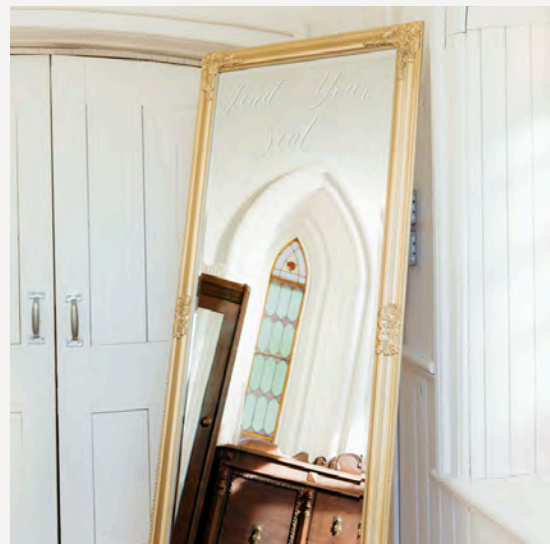

all sign pricing include the associated easel to hold the sign

**Navy Blue
Cards Sign** \$8

Quantity: 1

**Gold Framed
Our Favourite
People Mirror** \$40

Quantity: 1

**Navy Blue In
Loving
Memory Sign** \$8

Quantity: 1