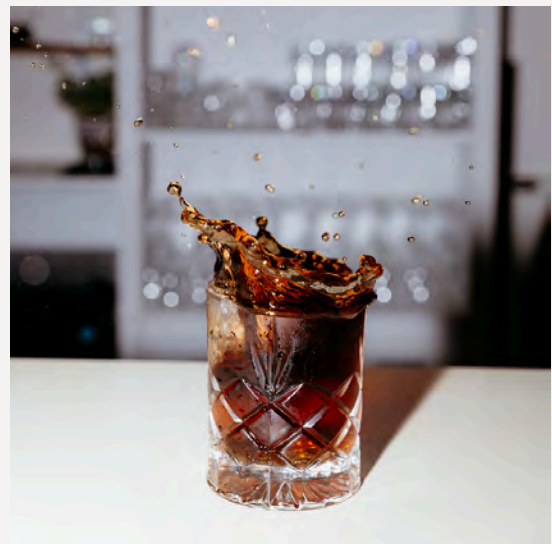

Tabletop Glassware

**Coupe
Glassware
(gold rim)**
Quantity: 10

\$2

**Long Stemmed
Wine Glassware**

\$1.25

Quantity: 120

**Wine
Glassware
(stemless)**
Quantity: 100

\$1.25