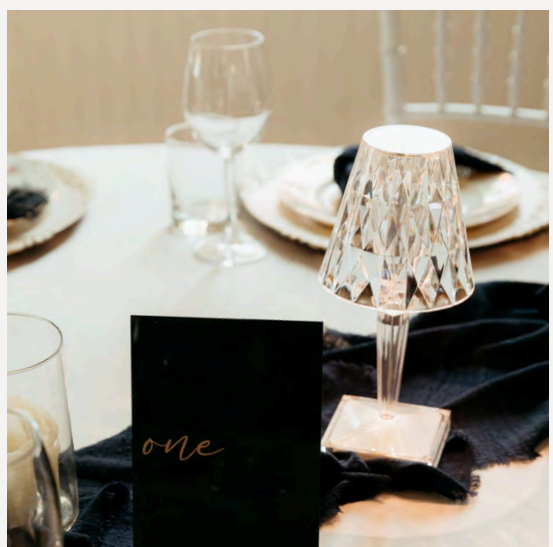

Linens & Textiles

Table Linens \$10
(white)

- Eight Foot
 Rectangular
- Five Foot Rounds

Quantity: TBD

Table Linens \$10
(black)

- Eight Foot
 Rectangular
- Five Foot Rounds

Quantity: TBD

Champagne Gold \$5
Table Runners